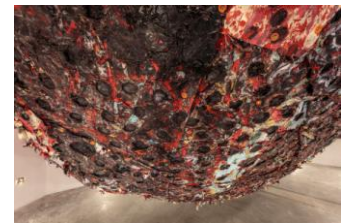

Spoiled Foot

2016

Mixed media on canvas, lumber, loan sheeting, drywall

Unique

Dimensions variable